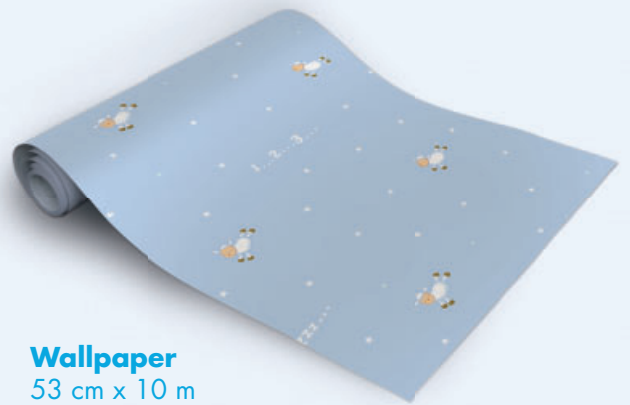

Sweet dreams

Double Lamp Shade
Art. 82092

Door Name Plate
Art. 48092

Canvas
28 x 28 cm
Art. 71092

Foam elements
set of 3 pieces
Art. 23692

Foam 3-hook
Art. 23392

1...2...3...

Wallpaper
53 cm x 10 m
Art. 04099

Wall Stickers
self-adhesive & removable
Art. 40592B

Border self-adhesive (5m)
Blister pack Art. 42392
Border roll Art. 42292